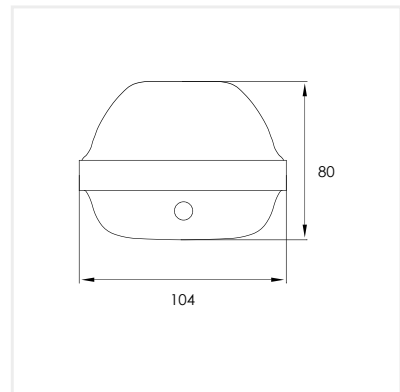

Specifications

Material	Polycarbonate		
Mounting Type	Surface Mounted		
Dimensions (LxWxH)	1500 x 104 x 80mm		
Input Voltage	220-240V		
Power	60W		
CRI	70+		
CCT	3000K	4000K	6000K
Luminaire Lumen Output	5950lm	6000lm	6100lm