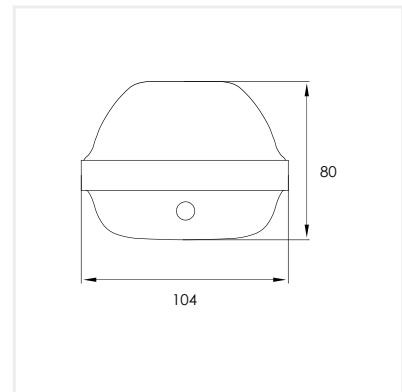

## Specifications

Material	Polycarbonate		
Mounting Type	Surface Mounted		
Dimensions (LxWxH)	600 x 104 x 80mm		
Input Voltage	220-240V		
Power	10W		
CRI	70+		
CCT	3000K	4000K	6000K
Luminaire Lumen Output	950lm	1000lm	1100lm